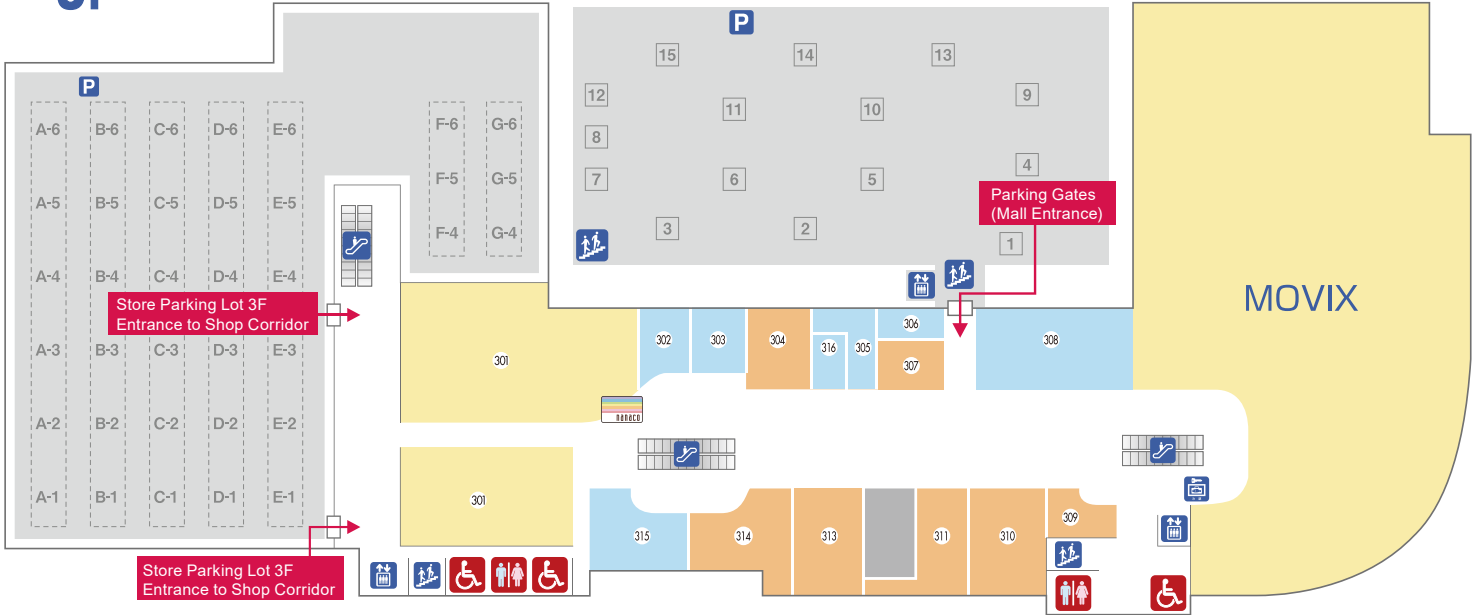

1. **GOURMET & FOODS**
2. **304 Kazokuan**
     Japanese Food Restaurant • Soba and Udon Noodles
   - **305 Wonder price**
     purchasing
   - **307 Charcoal Grilled Gyutan Sendai Natori**
     Grilled Beef Tongue
   - **308 Yamano music salon kawaguchi**
     music studio
   - **309 Hawaiian Pancake & Cafe Merengue**
     Cafe • Snack
   - **310 Gyoza no Ohso**
     Chinese Restaurant
   - **311 Kamakura Pasta**
     Fresh Pasta
   - **312 Okuizumo Genmai Shokudo Inoue**
     Japanese Set Meal
   - **313 BREAD GARDEN**
     Bakery Restaurant
   - **314 Shichirin Yakiniku (charcoal grilled meat) Anan**
     Yakiniku Grilled Meat

1. **SERVICE & ENTERTAINMENT**
2. **301 SOYU GAME FIELD**
     Amusement Facility
   - **302 Kinki Nippon Tourist**
     Travel
   - **303 Camera no Kitamura**
     Camera • Photo Book • Photo • Apple Product Repair
   - **306 KA·RA·DA factory**
     Relaxation
   - **315 SoftBank • Y! mobile**
     Cell Phone Shop
   - **316 Jinsay-Sekkei**
     Life planning support
   - **MOVIX Kawaguchi**
     Cinema Complex